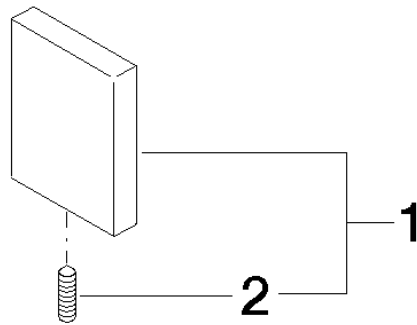

Cover - Brushed Platinum

11 001 980

Cover - Brushed Platinum

11 001 980

Cover - Brushed Platinum

11 001 980

mm [inches]

Cover - Brushed Platinum

11 001 980

Spare parts list

No.	Item Number	Name	Quantity used	Delivery time
2	04 31 11 113 00 90	pin	1	2